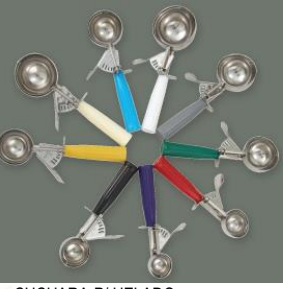

CUCHARA P/ HELADO ACERO INOX. 66, 63, 60, 53, 50, 47, 45, 42, 36, 34, 32, 29 mm

CUCHARA P/ HELADO CON GATILLO MANGO DE COLOR		
06 BLANCA	72 mm (4 2/3 oz)	138.0ml
08 GRIS	66 mm (4 oz)	118.3ml
10 MARFIL	63 mm (3 3/4 oz)	110.9ml
14 VERDE	60 mm (3 1/4 oz)	96.1ml
16 AZUL	54 mm (2 3/4 oz)	81.3ml
20 AMARILLO	51 mm (2 1/2 oz)	73.9ml
24 ROJO	48 mm (1 3/4 oz)	51.8ml
30 NEGRO	45 mm (1 1/4 oz)	37.0ml